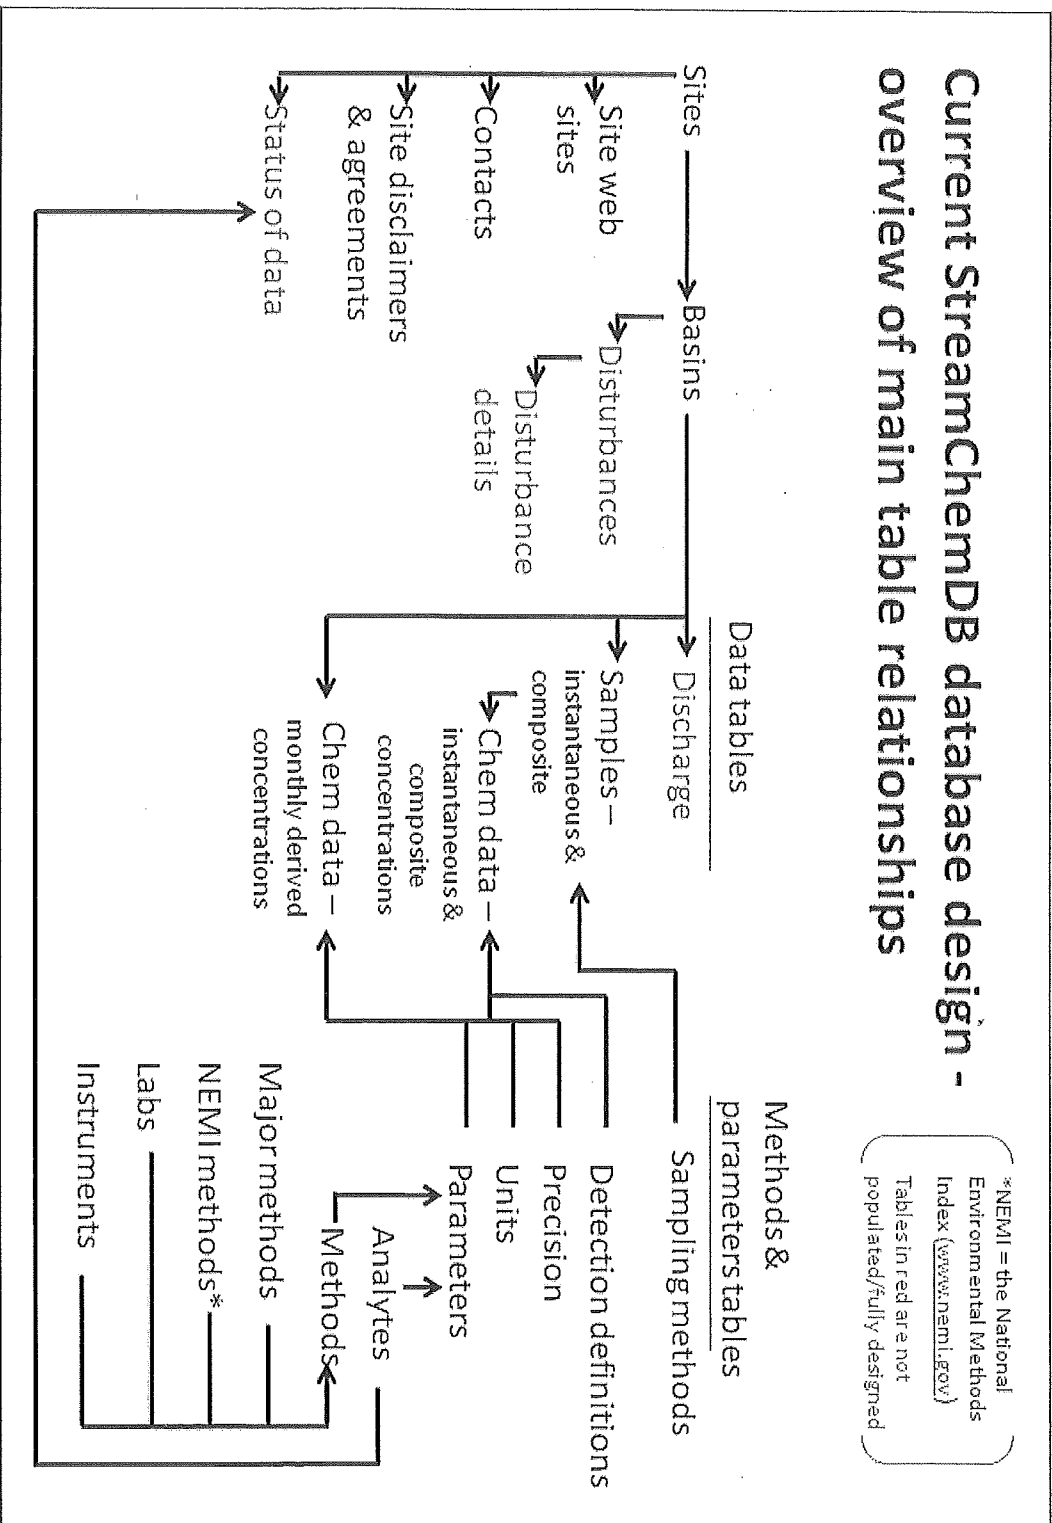

ClimDB ERP

Overall Database Design

Current StreamChemDB database design - overview of main table relationships

*NEMII = the National Environmental Methods Index (www.nemii.gov)
 Tables in red are not populated/fully designed